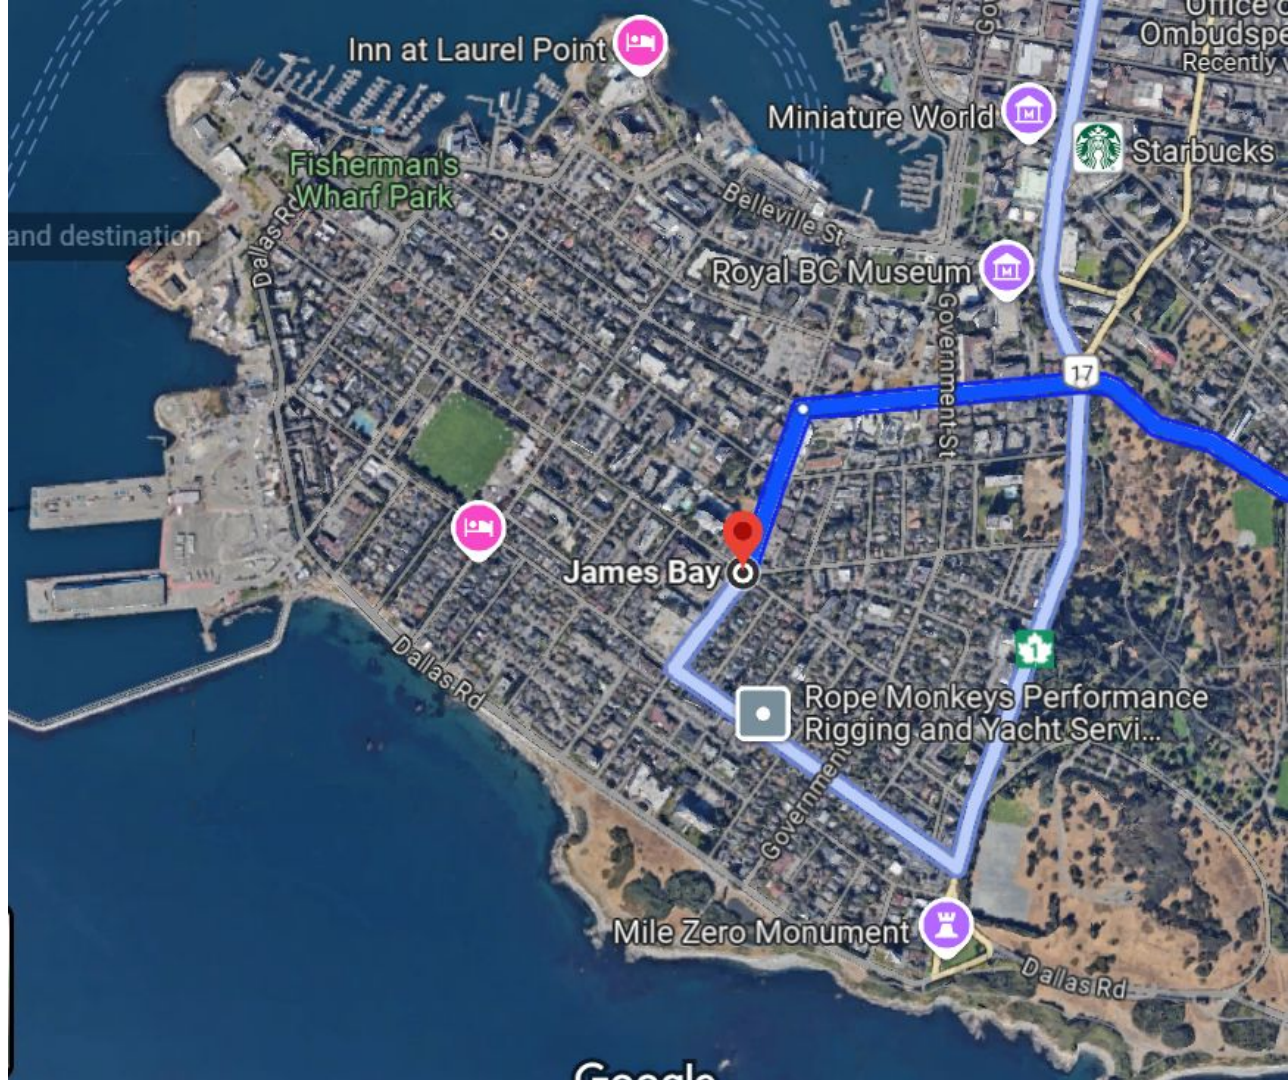

GREGOR CRAIGIE

ON BORROWED TIME

**North America's
Next Big Quake**

"Captivating and urgent."
— ALANNA MITCHELL

Before

After

LANSDOWNE
MIDDLE SCHOOL

Inn at Laurel Point

Fisherman's Wharf Park

Miniature World

Starbucks

Royal BC Museum

James Bay

Rope Monkeys Performance Rigging and Yacht Servi...

Mile Zero Monument

17

Google