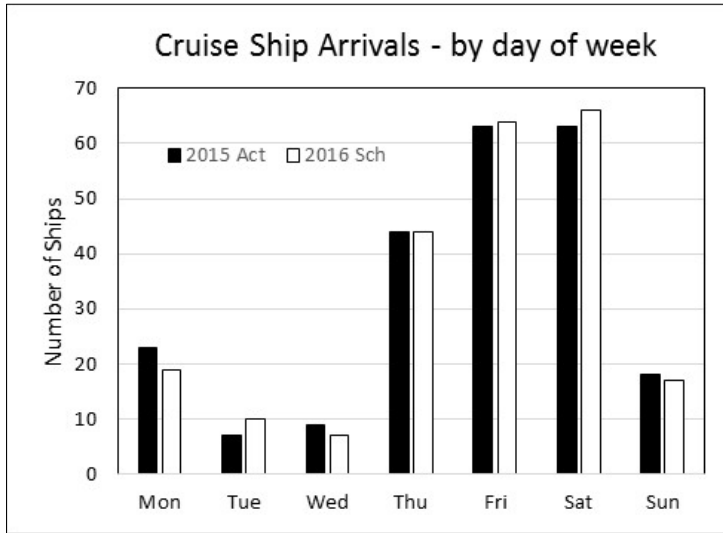

2016 Cruise Ship Statistics – based on 2016 schedule posted October 23rd, 2015

1) Counts

	2015 Act	2016 Sch	Increase
Ship Visits	227	227	
Passengers	507,842	522,756	2.9%
Pax/Ship	2,237	2,303	2.9%
Ship Days	112	114	
Hours (Schedul)	1,624	1,624	
Ship Hours in Port (Sch)	7.2	7.2	

2) Total Hours in Port by Time of Day

3) Arrivals by day of week

4) Arrivals by Month

	Ship Arrivals	
	2015 Act	2016 Sch
Apr	2	3
May	42	36
Jun	44	46
Jul	48	51
Aug	49	47
Sep	41	42
Oct	0	2
Nov	1	0
	227	227