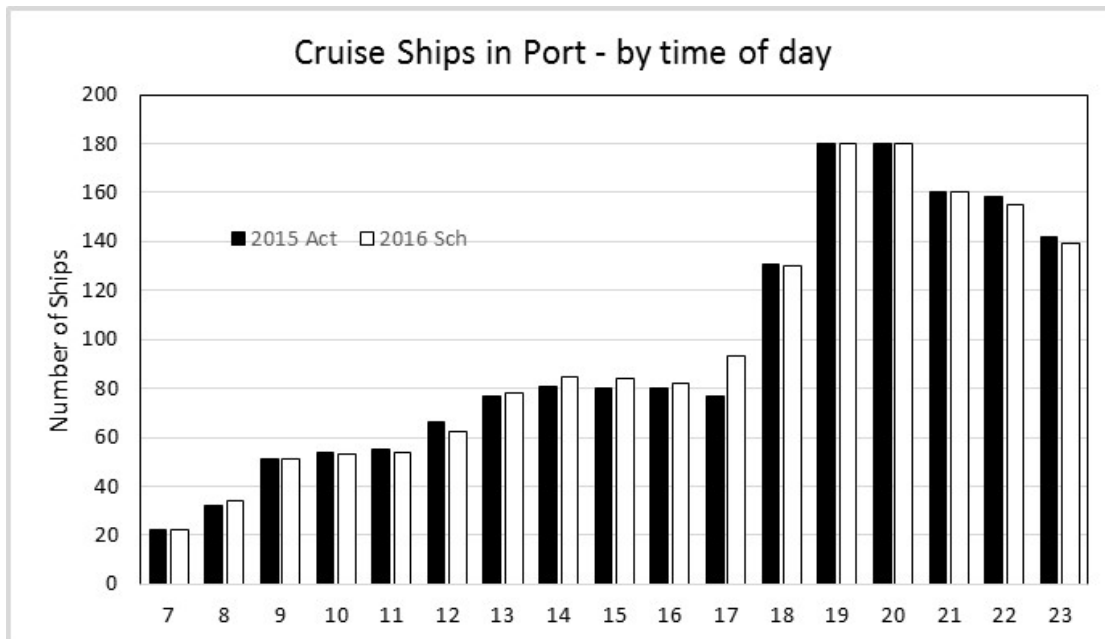

2016 Cruise Ship Statistics – based on 2016 schedule posted October 23rd, 2015

1) Counts

	2015 Act	2016 Sch	Increase
Ship Visits	227	227	
Passengers	507,842	522,756	2.9%
Pax/Ship	2,237	2,303	2.9%
Ship Days	112	114	
Hours (Schedul)	1,624	1,624	
Ship Hours in Port (Sch)	7.2	7.2	

2) Total Hours in Port by Time of Day

3) Arrivals by day of week

4) Arrivals by Month

	Ship Arrivals	
	2015 Act	2016 Sch
Apr	2	3
May	42	36
Jun	44	46
Jul	48	51
Aug	49	47
Sep	41	42
Oct	0	2
Nov	1	0
	227	227

5) Ship and Passenger counts by length of stay

	Scheduled				Scheduled			
	Ships				Passengers			
	2015		2016		2015		2016	
Ships - time in Port (hours)	Count	%	Count	%	Count	%	Count	%
≥0, <6	125	55%	109	48%	300,742	59%	251,706	48%
≥6, <9	43	19%	58	26%	98,920	19%	147,782	28%
≥9, <13	51	22%	52	23%	94,518	19%	109,718	21%
≥13, <18	8	4%	8	4%	13,662	3%	13,550	3%
	227	100%	227	97%	507,842	100%	522,756	100%
Ships in port -average (hours)	7.2		7.2					
Ships in port -median (hours)	6.0		6.5					
Passengers in port - Average (hours)					6.8		6.9	
Passengers on shore - Average (hours)					5.3		5.4	